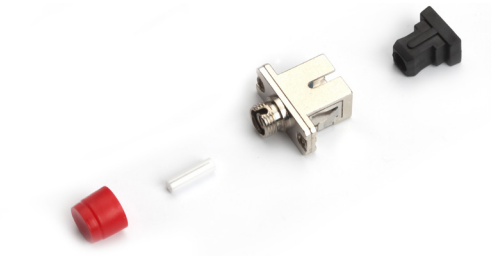

ADAPTERS

FIBER OPTIC ADAPTERS

HYBRID ADAPTERS

Low Ins. loss High quality

SC/PC-LC/PC SM SX METALIC ADAPTER

Art No
FO-06M41H1S16S

SC/PC-FC/PC SM SX METALIC ADAPTER

Art No
FO-06M41H1S13S

SC/PC-ST/PC SM SX METALIC ADAPTER

Art No
FO-06M41H1S14S

FC/PC-LC/PC SM SX METALIC ADAPTER

Art No
FO-06M41H1S17S

FC/PC-ST/PC SM SX PLASTIC ADAPTER

Art No
FO-06P41H1S15S

ST/PC-LC/PC SM SX METALIC ADAPTER

Art No
FO-06M41H1S18S