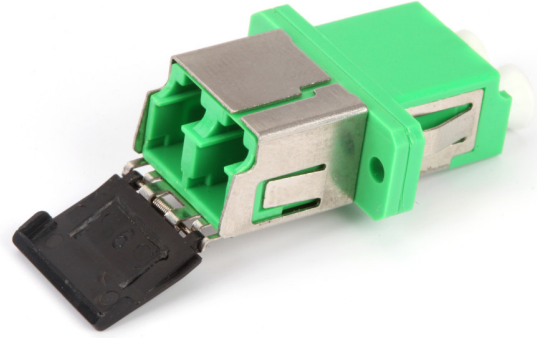

## FIBER OPTIC ADAPTERS SHUTTER ADAPTERS

Low  
Ins.  
loss

High  
quality

### SC/PC SM SX PLASTIC INNER SHUTTER ADAPTER

Art No

FO-06P14N1S01S

### SC/APC SM SX PLASTIC SHUTTER LONG ADAPTER

Art No

FO-06P33N1S01A

### LC/APC SM DX PLASTIC SHUTTER LONG ADAPTER

Art No

FO-06P33N1D02A