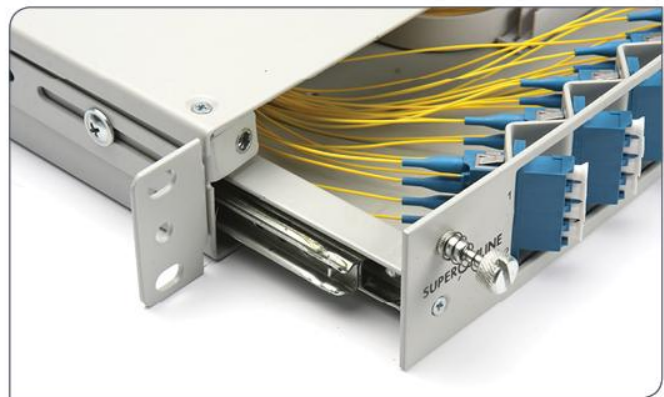

## FEATURES

- Up to 12 Fo connections
- Available to suit only adapter type
- You can apply ST/SC/FC/E2000/MU/MTRJ/LC
- With rail
- Maintains fiber bending radius throughout for terminated optical fibers at 30mm
- Units can be custom design
- Compatible with screwed adapters and screwless type adapters
- Can be supplied with:
  - » Pigtail
  - » Special splice cassette
  - » Heat Shrink splice protectors

## TECHNICAL SPECIFICATIONS

Size (w:19";h:1U)	(w):485mm x (d): 260mm x (h):44.50mm
Weight	Approx 5,10 kg
Fiber Capacity	0-48 port
Adaptor Type	ST, FC, SC, LC, E2000, MTRJ, MU
Color	Ral9005 Black, Ral7035
Mounting	19" / 21" RackType
Material	Mild Steel