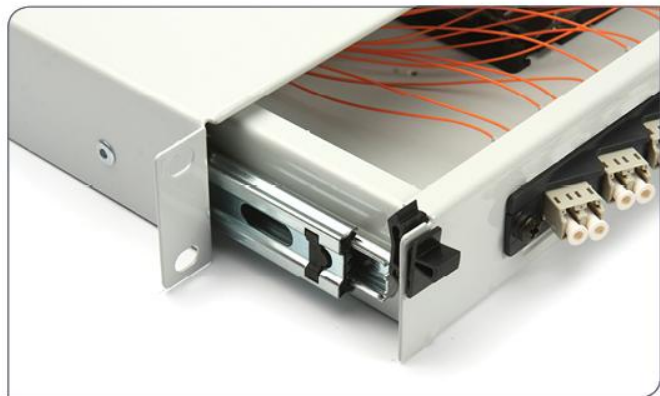

PATCHPANELS

FEATURES

- Up to 12 Fo connections
- Available to suit only adapter type
- You can apply ST/SC/FC/E2000/MU/MTRJ/LC
- With rail
- Maintains fiber bending radius throughout for terminated optical fibers at 30mm
- Units can be custom design
- Compatible with screwed adapters and screwless type adapters
- Can be supplied with:
 - » Pigtail
 - » Special splice cassette
 - » Heat Shrink splice protectors

TECHNICAL SPECIFICATIONS

Size (w:19";h:1U)	(w):485mm x (d): 265mm x (h):44.50mm
Weight	Approx 2,80 kg
Fiber Capacity	0-48 port
Adaptor Type	ST,FC,SC,LC,E2000,MTRJ,MU
Color	Ral9005 Black, Ral7035
Mounting	19" / 21" Rack Type
Material	Mild Steel