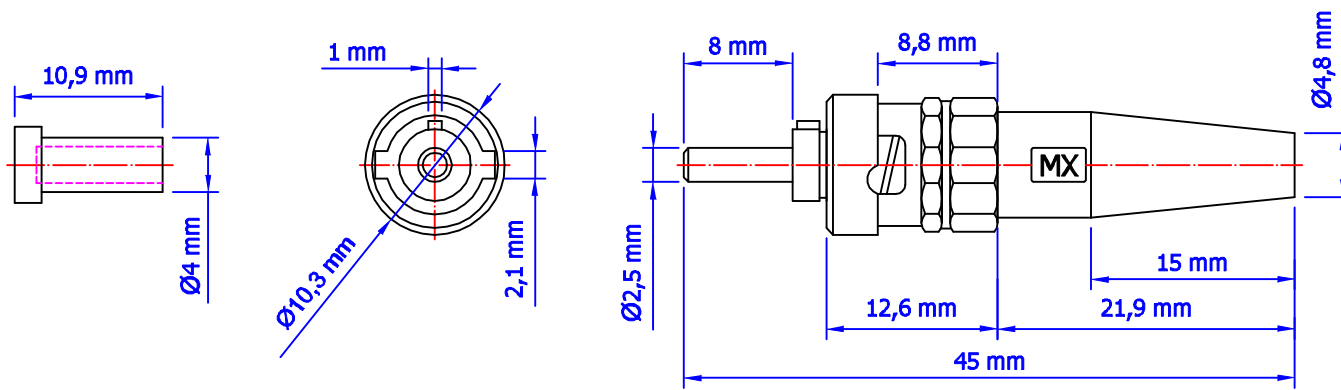

| VIEW     | TOLERANCE |      |
|----------|-----------|------|
|          | 0-10      | ±1   |
|          | 11-250    | ±5   |
|          | 251-500   | ±10  |
|          | 501-1000  | ±20  |
|          | 1001-3000 | ±50  |
| UNIT: mm | 3001-5000 | ±100 |
|          | 5001- >   | ±150 |

| Date        | 16.03.2016    | Rev. | - | Revision Detail |  | Rev.Dt. |  | Rev.by |  | Part No     | ST/PC MM SX CONNECTOR |
|-------------|---------------|------|---|-----------------|--|---------|--|--------|--|-------------|-----------------------|
| Designed by | Yeşim AKSOY   |      |   |                 |  |         |  |        |  | Drawing Nr. | FO-0301MMP552MX       |
| Checked by  | Mevlüt GÜRBÜZ |      |   |                 |  |         |  |        |  | Scale       | NONE                  |
|             |               |      |   |                 |  |         |  |        |  | Sheet No    | 1/1                   |