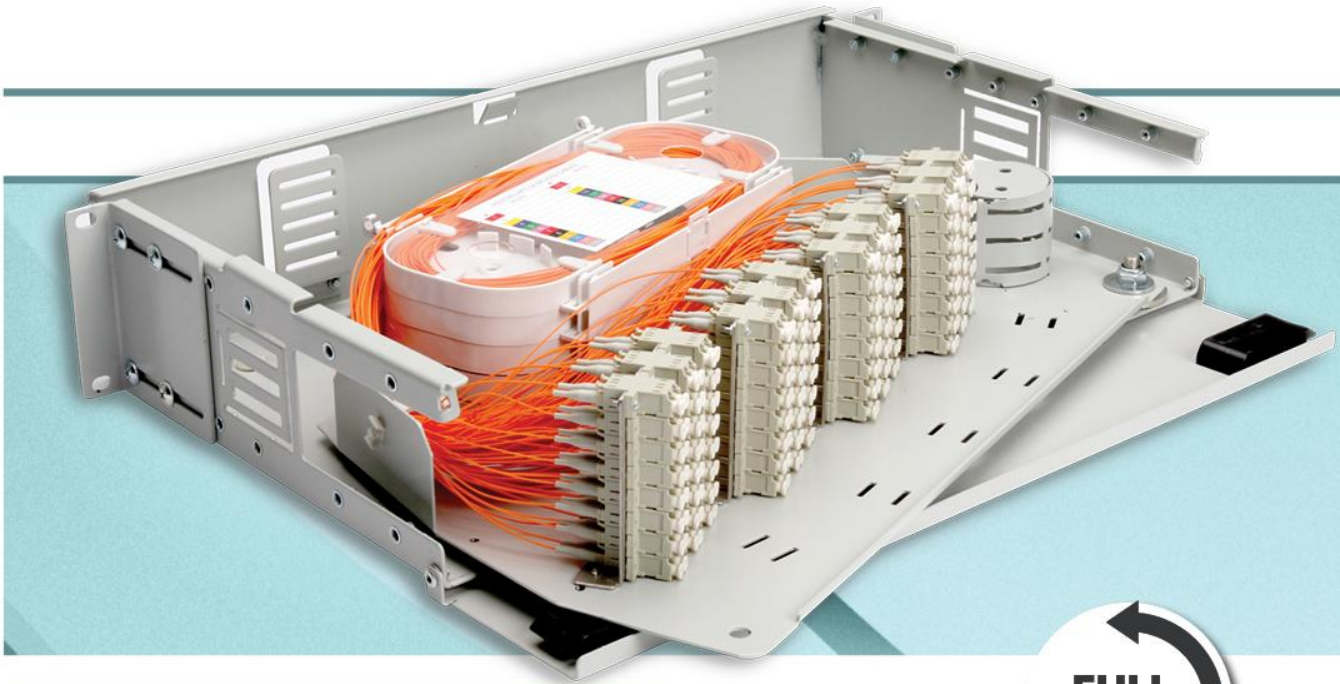

PATCHPANELS

FEATURES

- Up to 64-128 Fo connections
- Available to suit only adapter type
- You can apply ST/SC/FC/E2000/MU/MTRJ/LC
- Without rail
- Maintains fiber bending radius throughout for terminated optical fibers at 30mm
- Units can be custom design
- Compatible with screwed adapters and screwless type adapters
- Can be supplied with:
 - » Pigtail
 - » Special splice cassette
 - » Heat Shrink splice protectors

TECHNICAL SPECIFICATIONS

Size (w:19", h:2U)	(w): 485mm x (d): 270mm x (h): 90mm
Weight	Approx 6,80 kg
Fiber Capacity	0-128 port
Adaptor Type	ST, FC, SC, LC, E2000, MTRJ, MU
Color	Ral9005 Black, Ral7035
Mounting	19" / 21" Rack Type
Material	Mild Steel